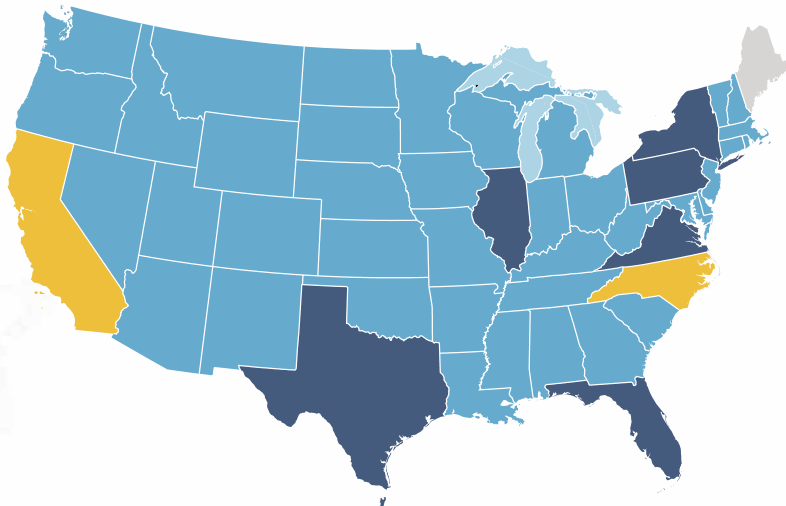

2008 Financials

TOTAL INCOME IN THE PAST FISCAL YEAR:

\$1,063,611

GRANTS PAID TO OTHERS:

\$690,685

FISCAL YEAR:

January 1- December 31

DONORS PER
STATE/PROVINCE