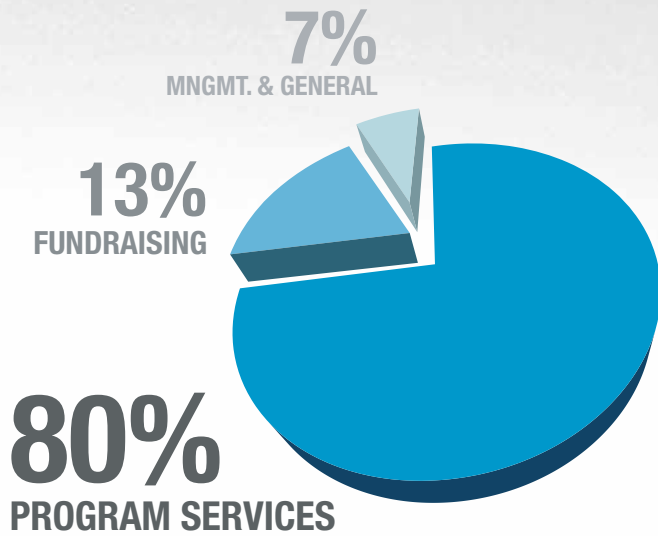

2008 Financials

TOTAL INCOME IN THE PAST FISCAL YEAR:

\$1,063,611

GRANTS PAID TO OTHERS:

\$690,685

FISCAL YEAR:

January 1- December 31

DONORS PER
STATE/PROVINCE